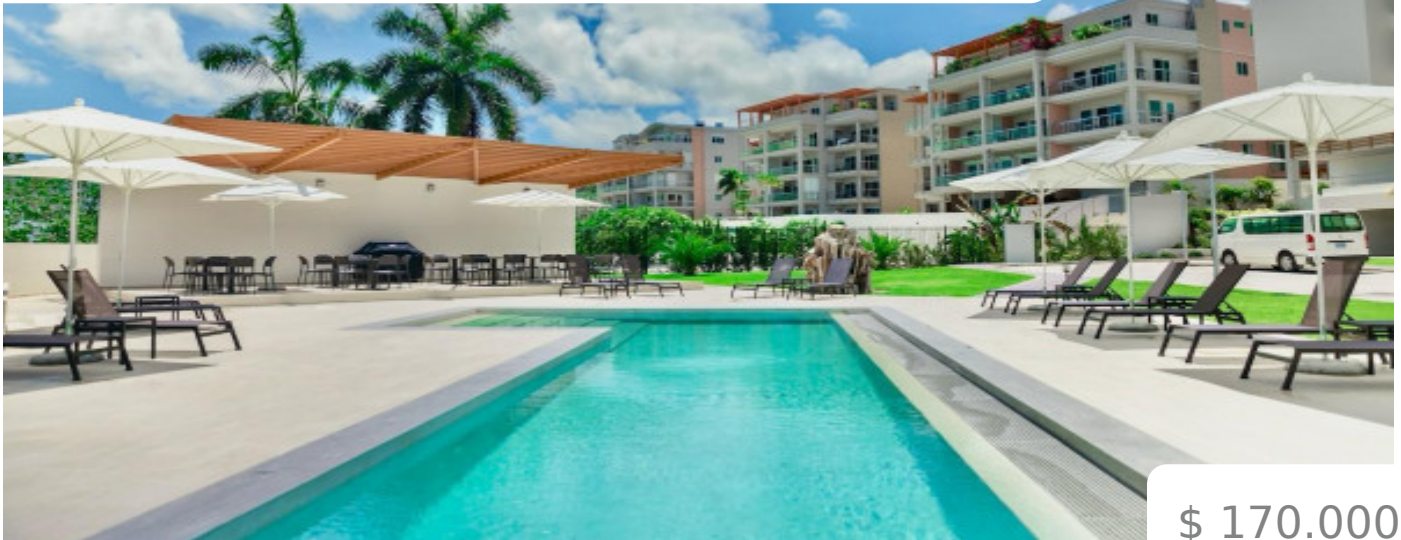

The Emerald Studio - Maho Village

\$ 170.000

25 m2 | 1 bedrooms | 1 bathrooms

Maho Area

The Emerald Studio , Sint Maarten

Top Location Close to AUC Medical School shops restaurants , beach and vibrant nightlife

Exceptional Features & Amenities

Secure building with elevator

Fully furnished with modern interiors

Private balcony with ocean view

Parking

Swimming pool and fitness center

[Discover More online...](#)

Yuliya Petukhova