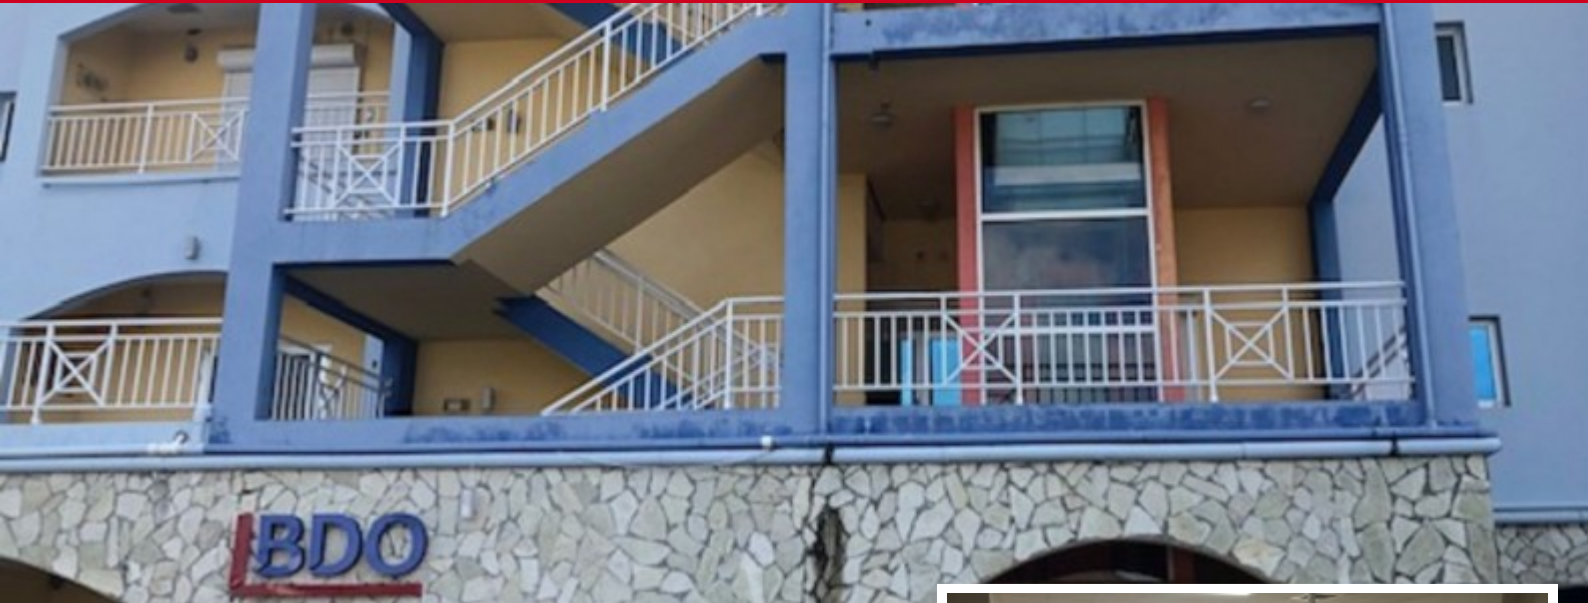

FOR RENT

Harbor View Commercial Complex 1st. Floor Unit

Price: USD 9.750

Location: Philipsburg

Nestled within the Harbor View Commercial Complex in Philipsburg, the first-floor commercial unit boasting a generous expanse of 278.7 square meters or 3000 square feet. This vibrant space is meticulously designed to cater to the diverse needs of modern enterprises, offering seamless functionality. The layout features six distinct offices ensuring an optimal environment for business endeavours to flourish. Adjacent to the offices lies a spacious conference room to accommodate strategic meetings, brainstorming sessions, and client presentations. Adjacent to the kitchen, a convenient half bath offers respite and convenience. Comfort is further enhanced by the inclusion of air conditioning units throughout the premises, providing a respite from the tropical climate of Philipsburg. Moreover, the presence of a robust generator guarantees uninterrupted workflow, even in the face of