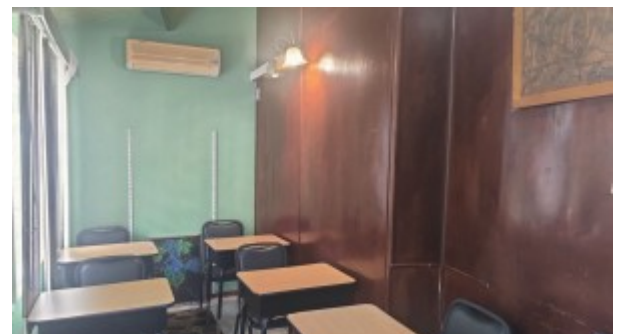

FOR SALE

Madame Estate Commercial Unit#A4 For Sale

Price: Price upon Request

Location: Madame Estate

Are you a new small business owner and looking to purchase a commercial unit? Look no further. This unit is located at Amsterdam Shopping Center in Madame Estate and being sold unfurnished its surrounded by restaurants, laundry mat, accounting/administrative business, shops and residential units. The unit is on the ground floor and is connected with unit A5 which is being shared with 1 bathroom and a kitchenette with available shared parking. Commercial office unit size and features: Each unit is being sold upon price request. Unit A4 has a estimate area size of 11.25M2 (both units 45m2) and can be rented for \$1500 per month. Monthly HOA fees are \$125 per month (each unit).