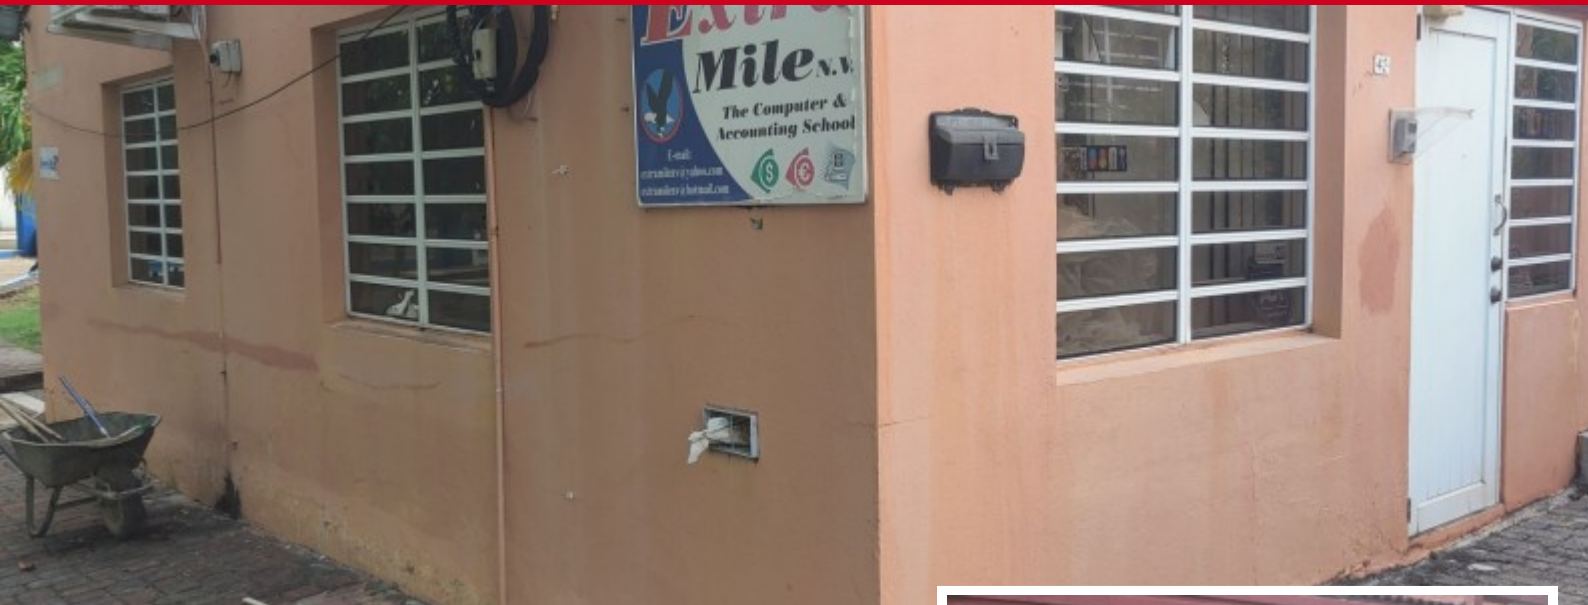

FOR SALE

Madame Estate Commercial Unit#A4 For Sale

Price: Price upon Request

Location: Madame Estate

Are you a new small business owner and looking to purchase a commercial unit? Look no further. This unit is located at Amsterdam Shopping Center in Madame Estate and being sold unfurnished its surrounded by restaurants, laundry mat, accounting/administrative business, shops and residential units. The unit is on the ground floor and is connected with unit A5 which is being shared with 1 bathroom and a kitchenette with available shared parking. Commercial office unit size and features: Each unit is being sold upon price request. Unit A4 has a estimate area size of 11.25M2 (both units 45m2) and can be rented for \$1500 per month. Monthly HOA fees are \$125 per month (each unit).