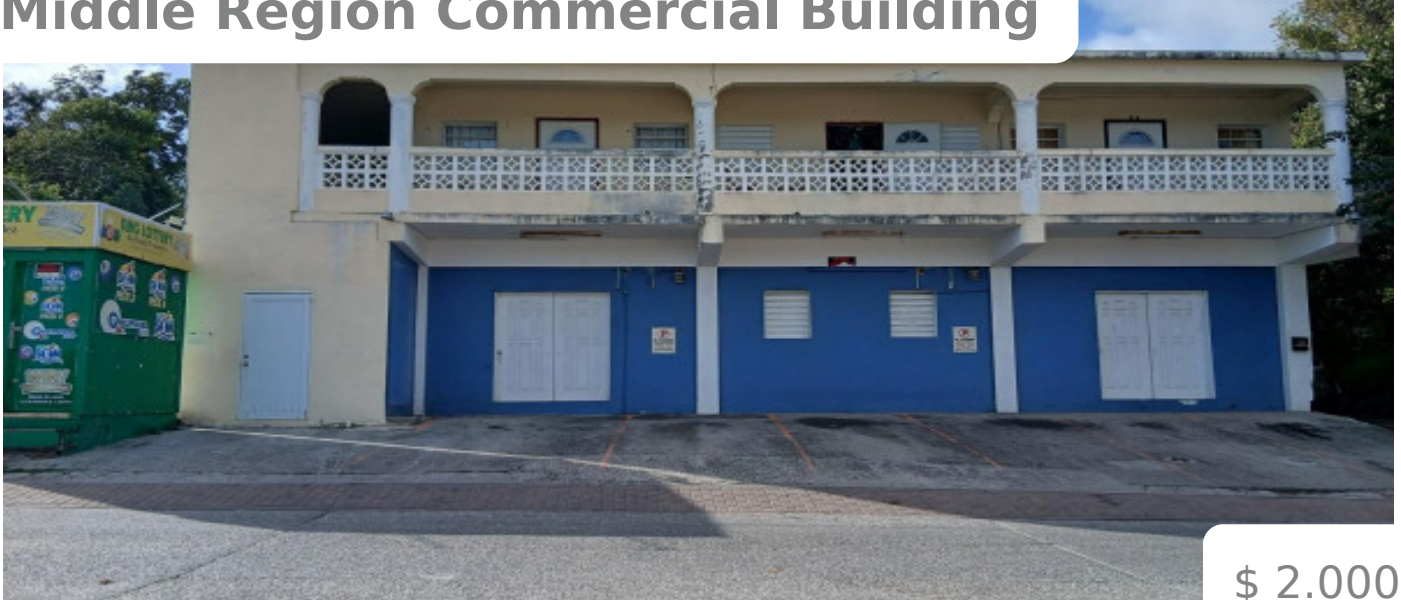

Middle Region Commercial Building

\$ 2.000

Upper Princess Quarter

Large newly renovated commercial building (ground floor) in Middle Region. Ideal location for a supermarket, bakery, warehouse or retail store.

- Excellent roadside visibility
- Heavy foot and vehicle traffic
- Parking available
- 2 Storage rooms at the rear

Rental \$2,000 plus utilities

Contact Debbie at 721-587-2813 or Shaheed at 721-523-8682 for an appointment