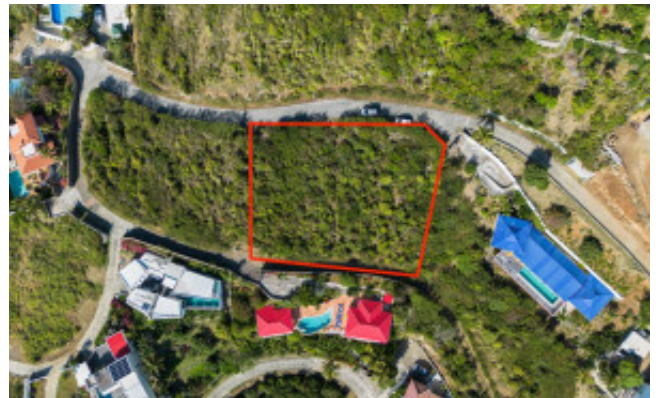

Oyster Pond Ocean View Lot

$ 299.000

2.210 m2

Oyster Pond

Build your dream villa on this 2,210 m² ocean view lot in the prestigious gated community of Oyster Pond Estate. Offering unobstructed views of the Atlantic Ocean, St. Barths, and breathtaking sunrises, this property combines tranquility with exclusivity.

With architectural drawings and plans already included, this provides a head start for creating a luxury residence or a high-end investment opportunity. For more information, please contact Emily Yu.

[Discover More online...](#)

Emily Yu
Real Estate Agent

1-721-528-8889

e.yu@kwsintmaarten.com

kw SINT
MAARTEN
KELLERWILLIAMS.