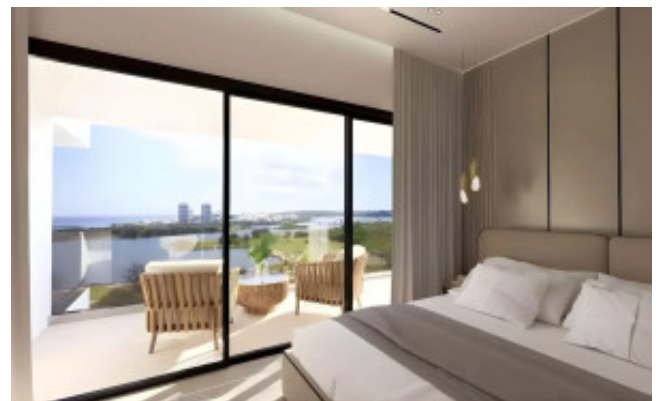

T-Residence | Pre-construction Two Bedroom Condos

\$ 838.500

125 m2 | 2 bedrooms | 2 bathrooms

Maho Area

T-Residence | A New Standard of Modern Island Living in Maho, St. Maarten

Introducing T-Residence, a striking new pre-construction development redefining contemporary living in the dynamic heart of Maho, St. Maarten. Designed for those who expect more from island life, this exclusive address seamlessly fuses clean architectural lines, refined interiors, and the effortless sophistication of the Caribbean lifestyle.