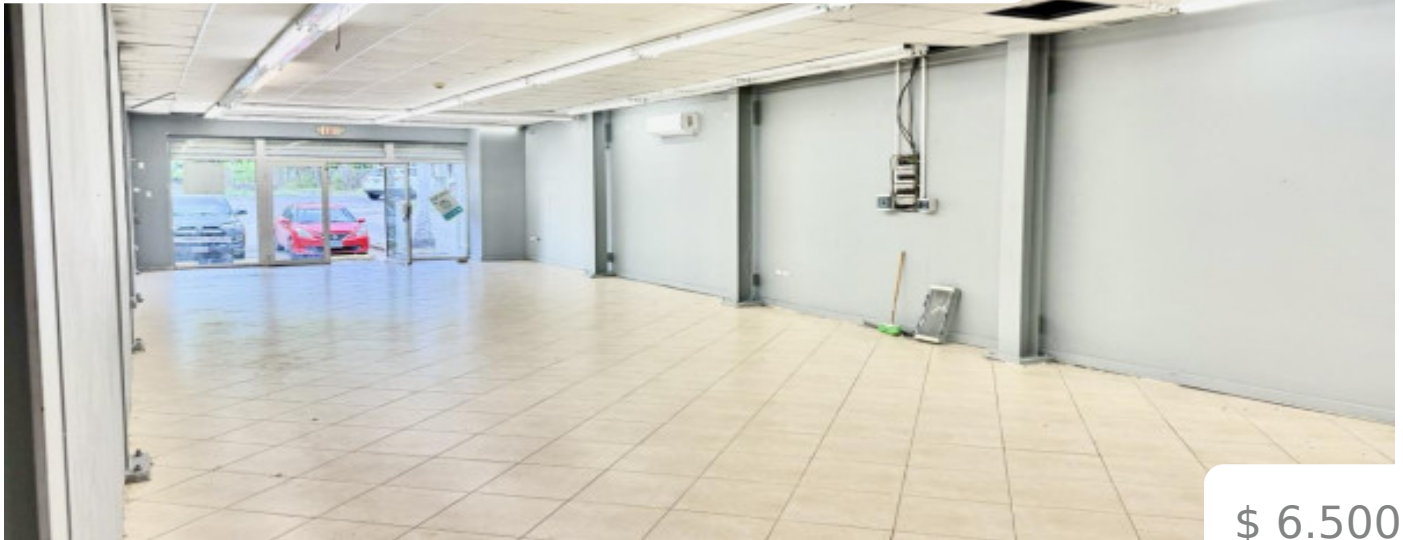

Union Plaza Commercial Space A1

Cole Bay

**Prime Commercial Space for Lease |
Union Plaza, Cole Bay, Sint Maarten**

Position your business in one of Sint Maarten's busiest commercial corridors. This spacious 193 m² commercial unit at Union Plaza offers exceptional visibility along Union Road, the main road connecting Simpson Bay, Cole Bay, the French side, and the airport corridor.

Located in the heart of Cole Bay, this property benefits from continuous daily traffic, strong commercial activity, an...

[Discover More online...](#)

Akeem Philips
Rental Specialist / Team Chris Smith
+1-721-5244909
aphilips@kwsintmaarten.com